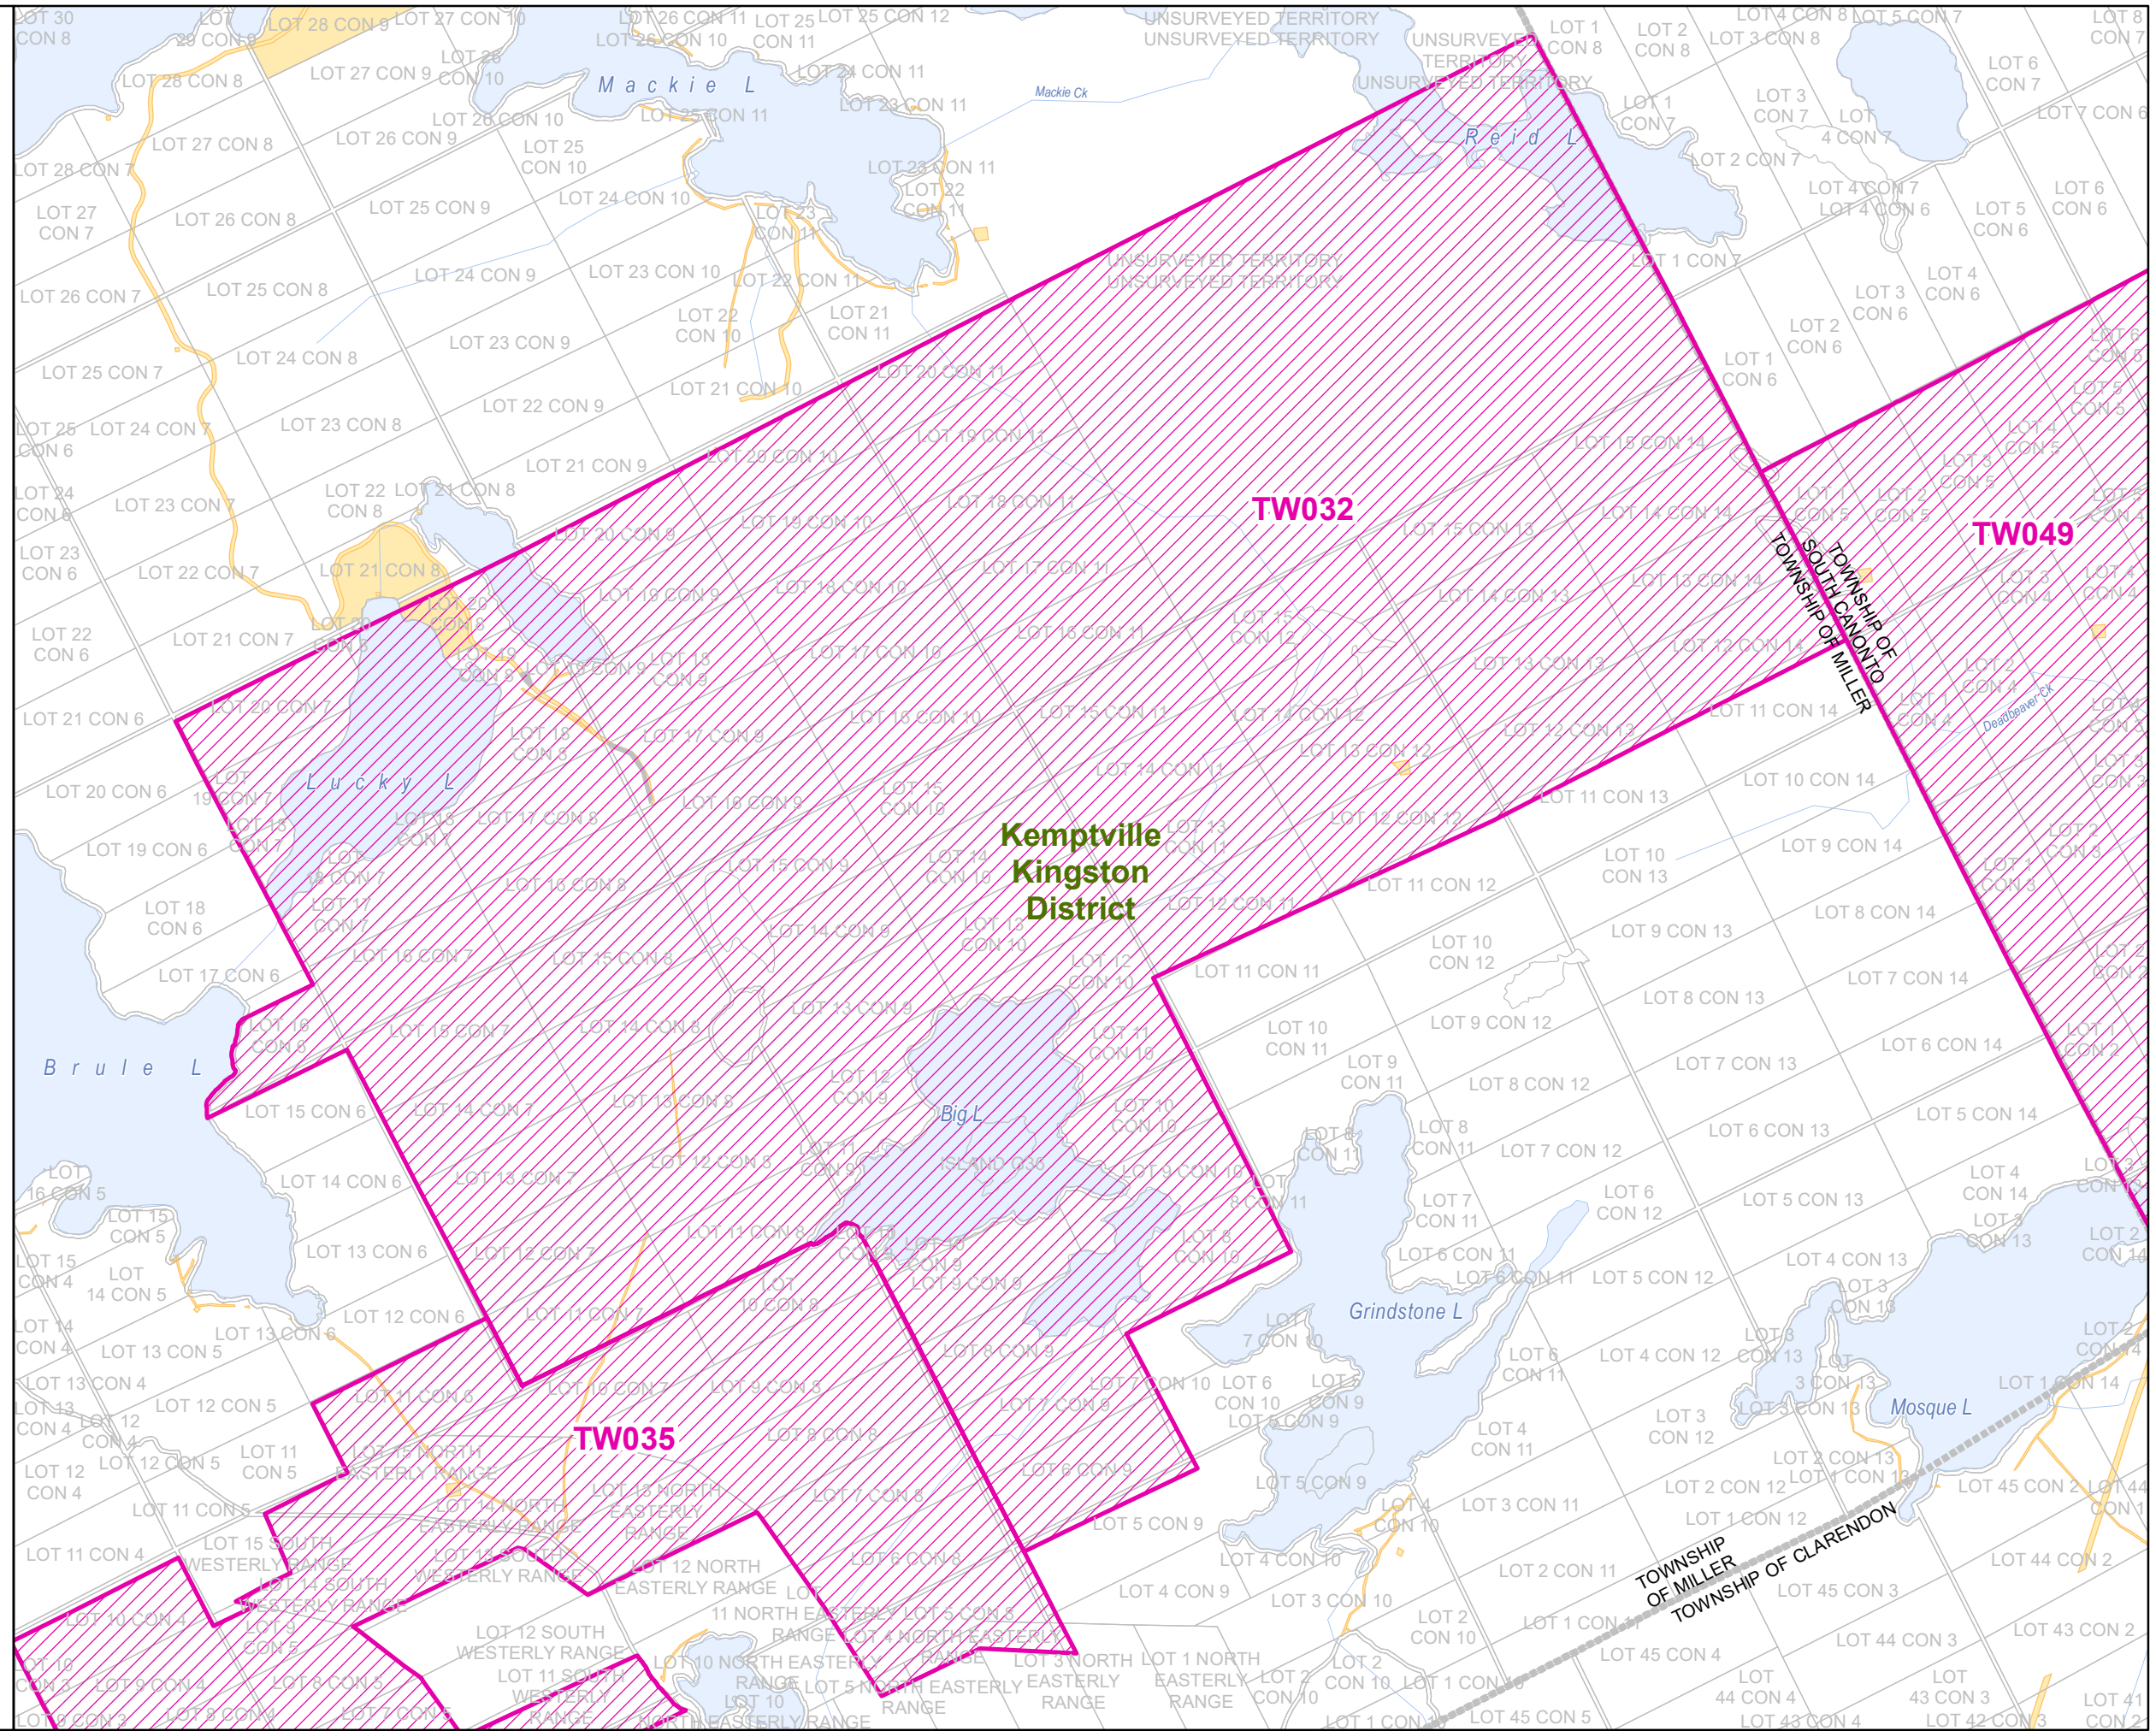

Data Sources:
Ministry of Natural Resources and Forestry, 2024

Projected Coordinate System:
MNR Lambert Conformal Conic

Geographic Coordinate System:
GCS North American 1983

Produced by the Ministry of Natural Resources and Forestry.
© 2024, King's Printer for Ontario
Published 2024-01-25

Vacant Trapline(s) TW032 Kemptville Kingston District

0 2km

1:35,000

-  Trapline Area TW032
-  MNR District
-  Geographic Township
-  Crown Land Disposition
-  Patent Land
-  Lotfabric

Disclaimer:
This map is illustrative only. Do not rely on this map for legal administrative purposes. Do not rely on it as being a precise indicator of routes, locations of features, or as a guide to navigation. This map may contain cartographic errors or omissions.

Vacant Trapline(s) TW035 Kemptville Kingston District

0 2km

1:30,000

- Trapline Area TW035
- MNR District
- Geographic Township
- Crown Land Disposition
- Patent Land
- Lotfabric

Disclaimer:
This map is illustrative only. Do not rely on this map for legal administrative purposes. Do not rely on it as being a precise indicator of routes, locations of features, or as a guide to navigation. This map may contain cartographic errors or omissions.