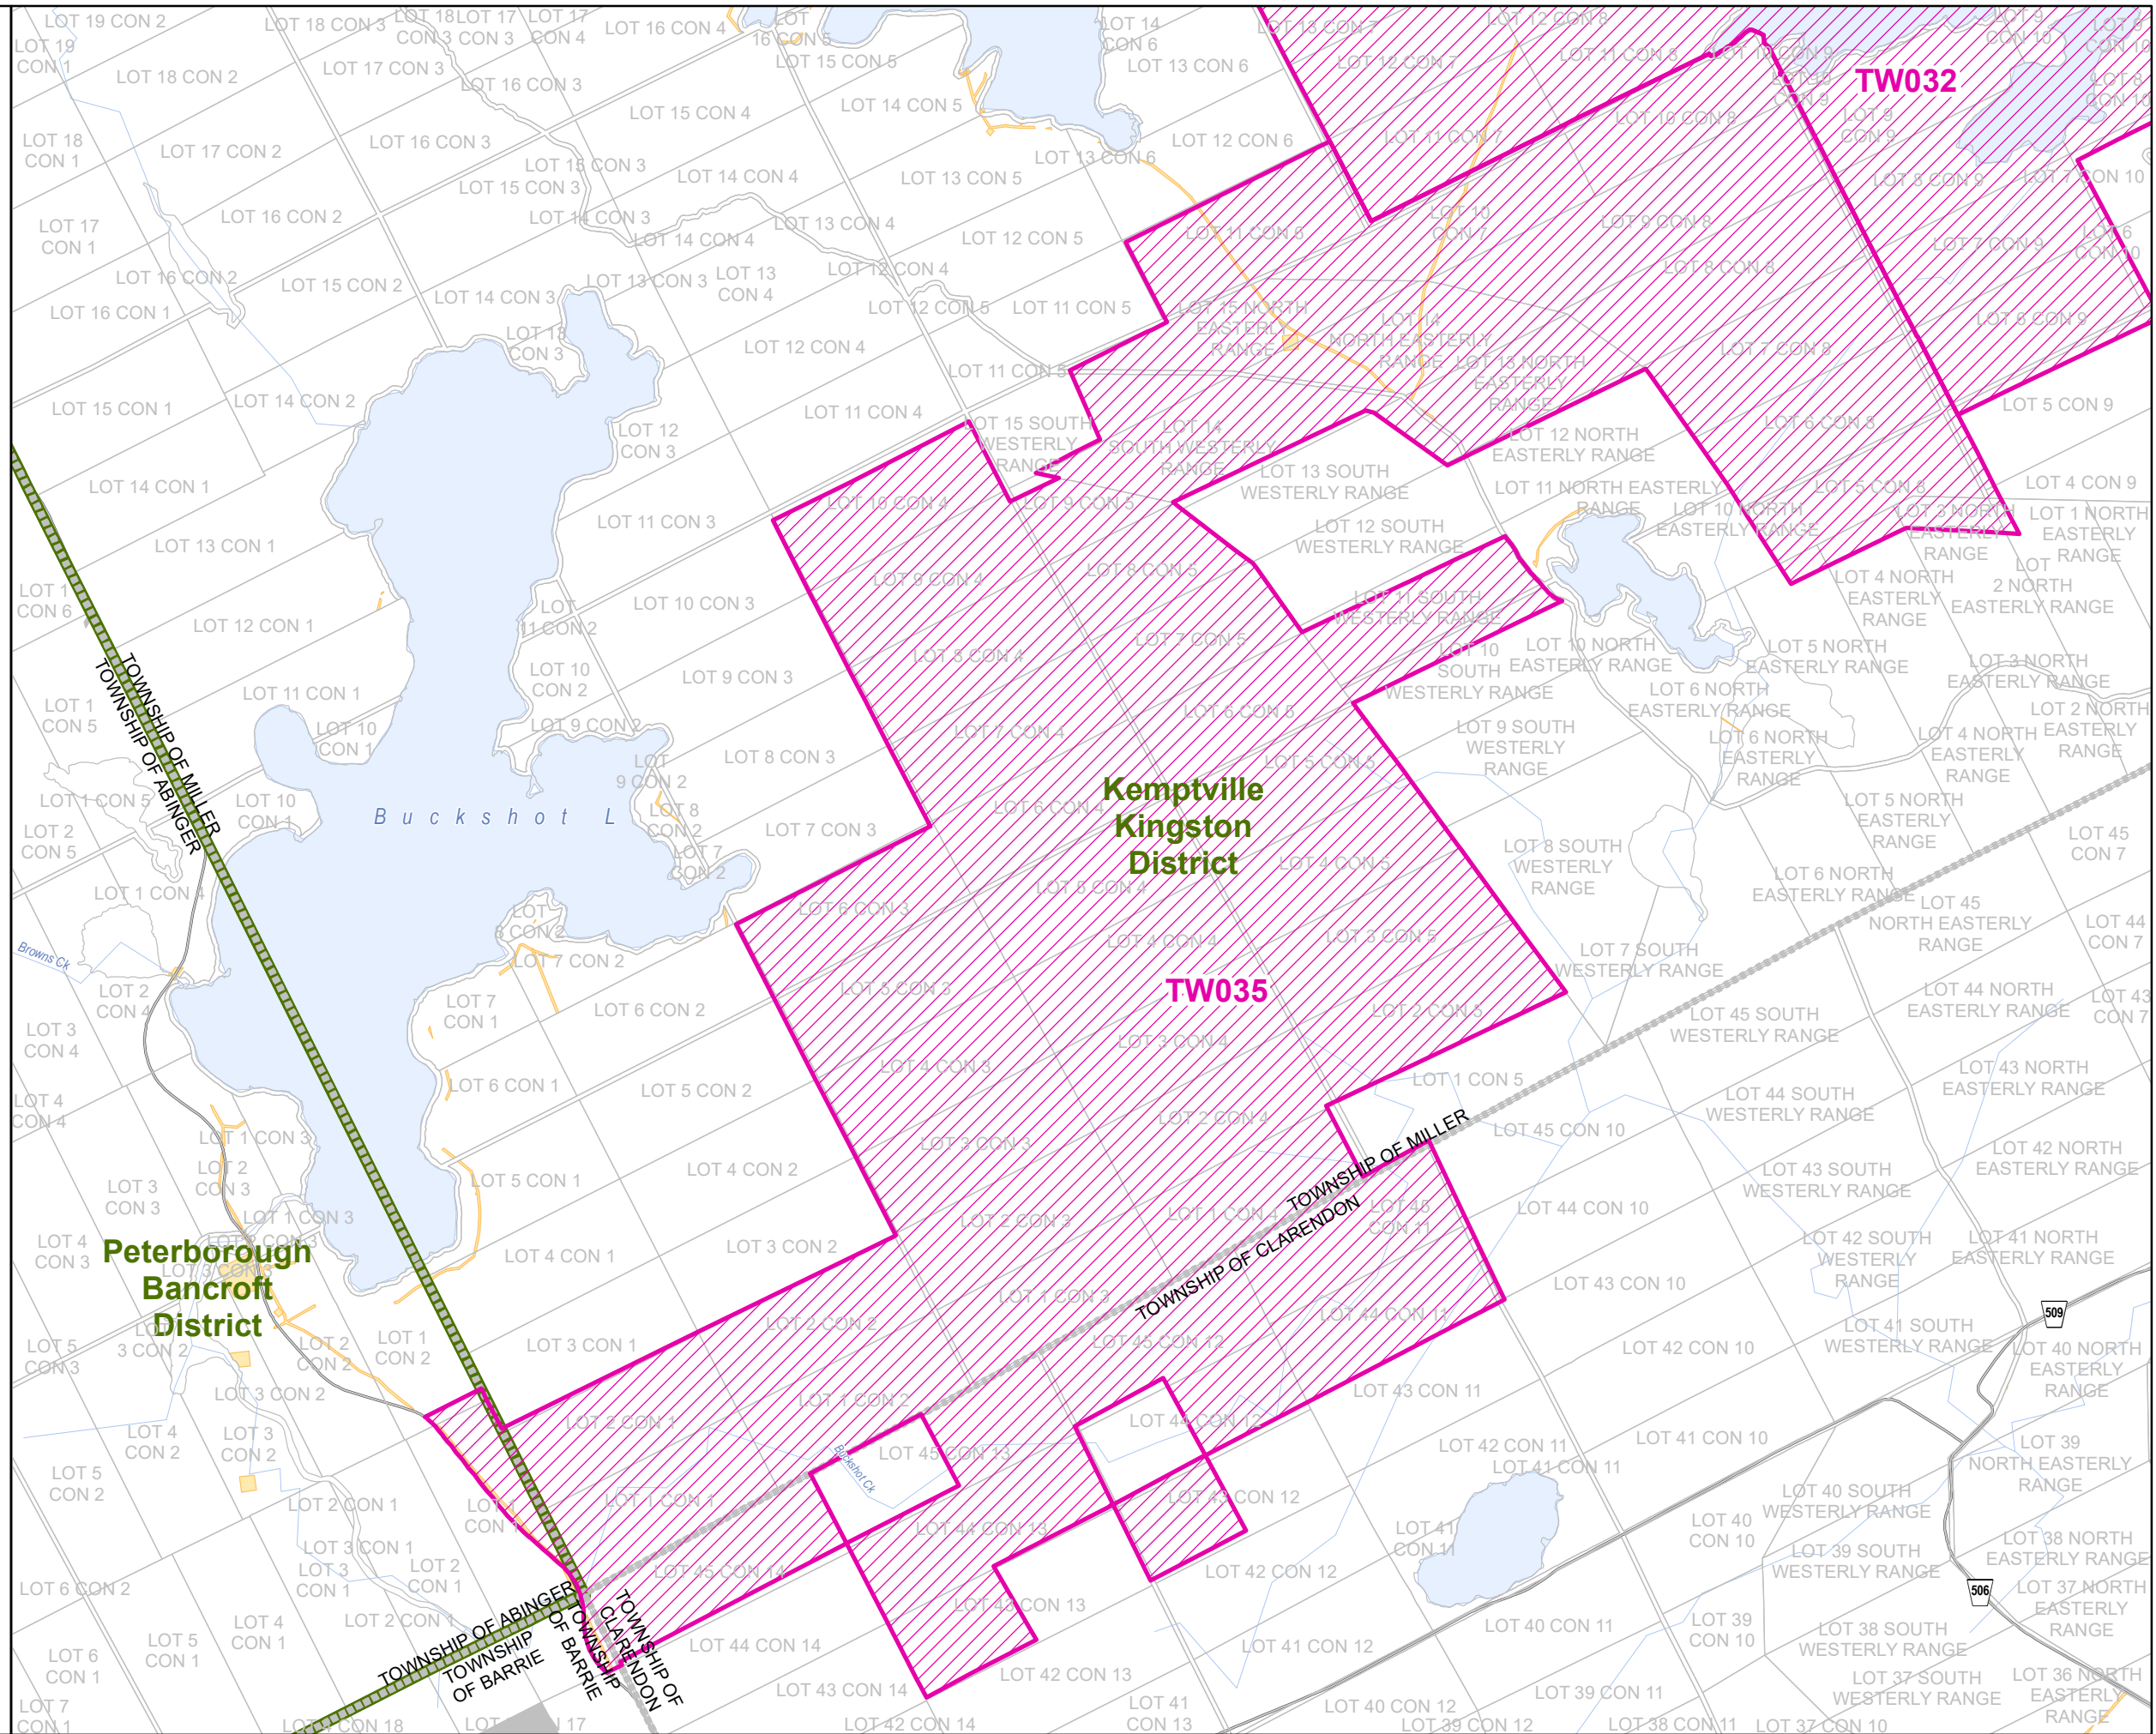

Data Sources:
Ministry of Natural Resources and Forestry, 2024

Projected Coordinate System:
MNR Lambert Conformal Conic

Geographic Coordinate System:
GCS North American 1983

Produced by the Ministry of Natural Resources and Forestry.
© 2024, King's Printer for Ontario
Published 2024-01-25

Vacant Trapline(s) TW035 Kemptville Kingston District

0 2km

1:30,000

- Trapline Area TW035
- MNR District
- Geographic Township
- Crown Land Disposition
- Patent Land
- Lotfabric

Disclaimer:
This map is illustrative only. Do not rely on this map for legal administrative purposes. Do not rely on it as being a precise indicator of routes, locations of features, or as a guide to navigation. This map may contain cartographic errors or omissions.