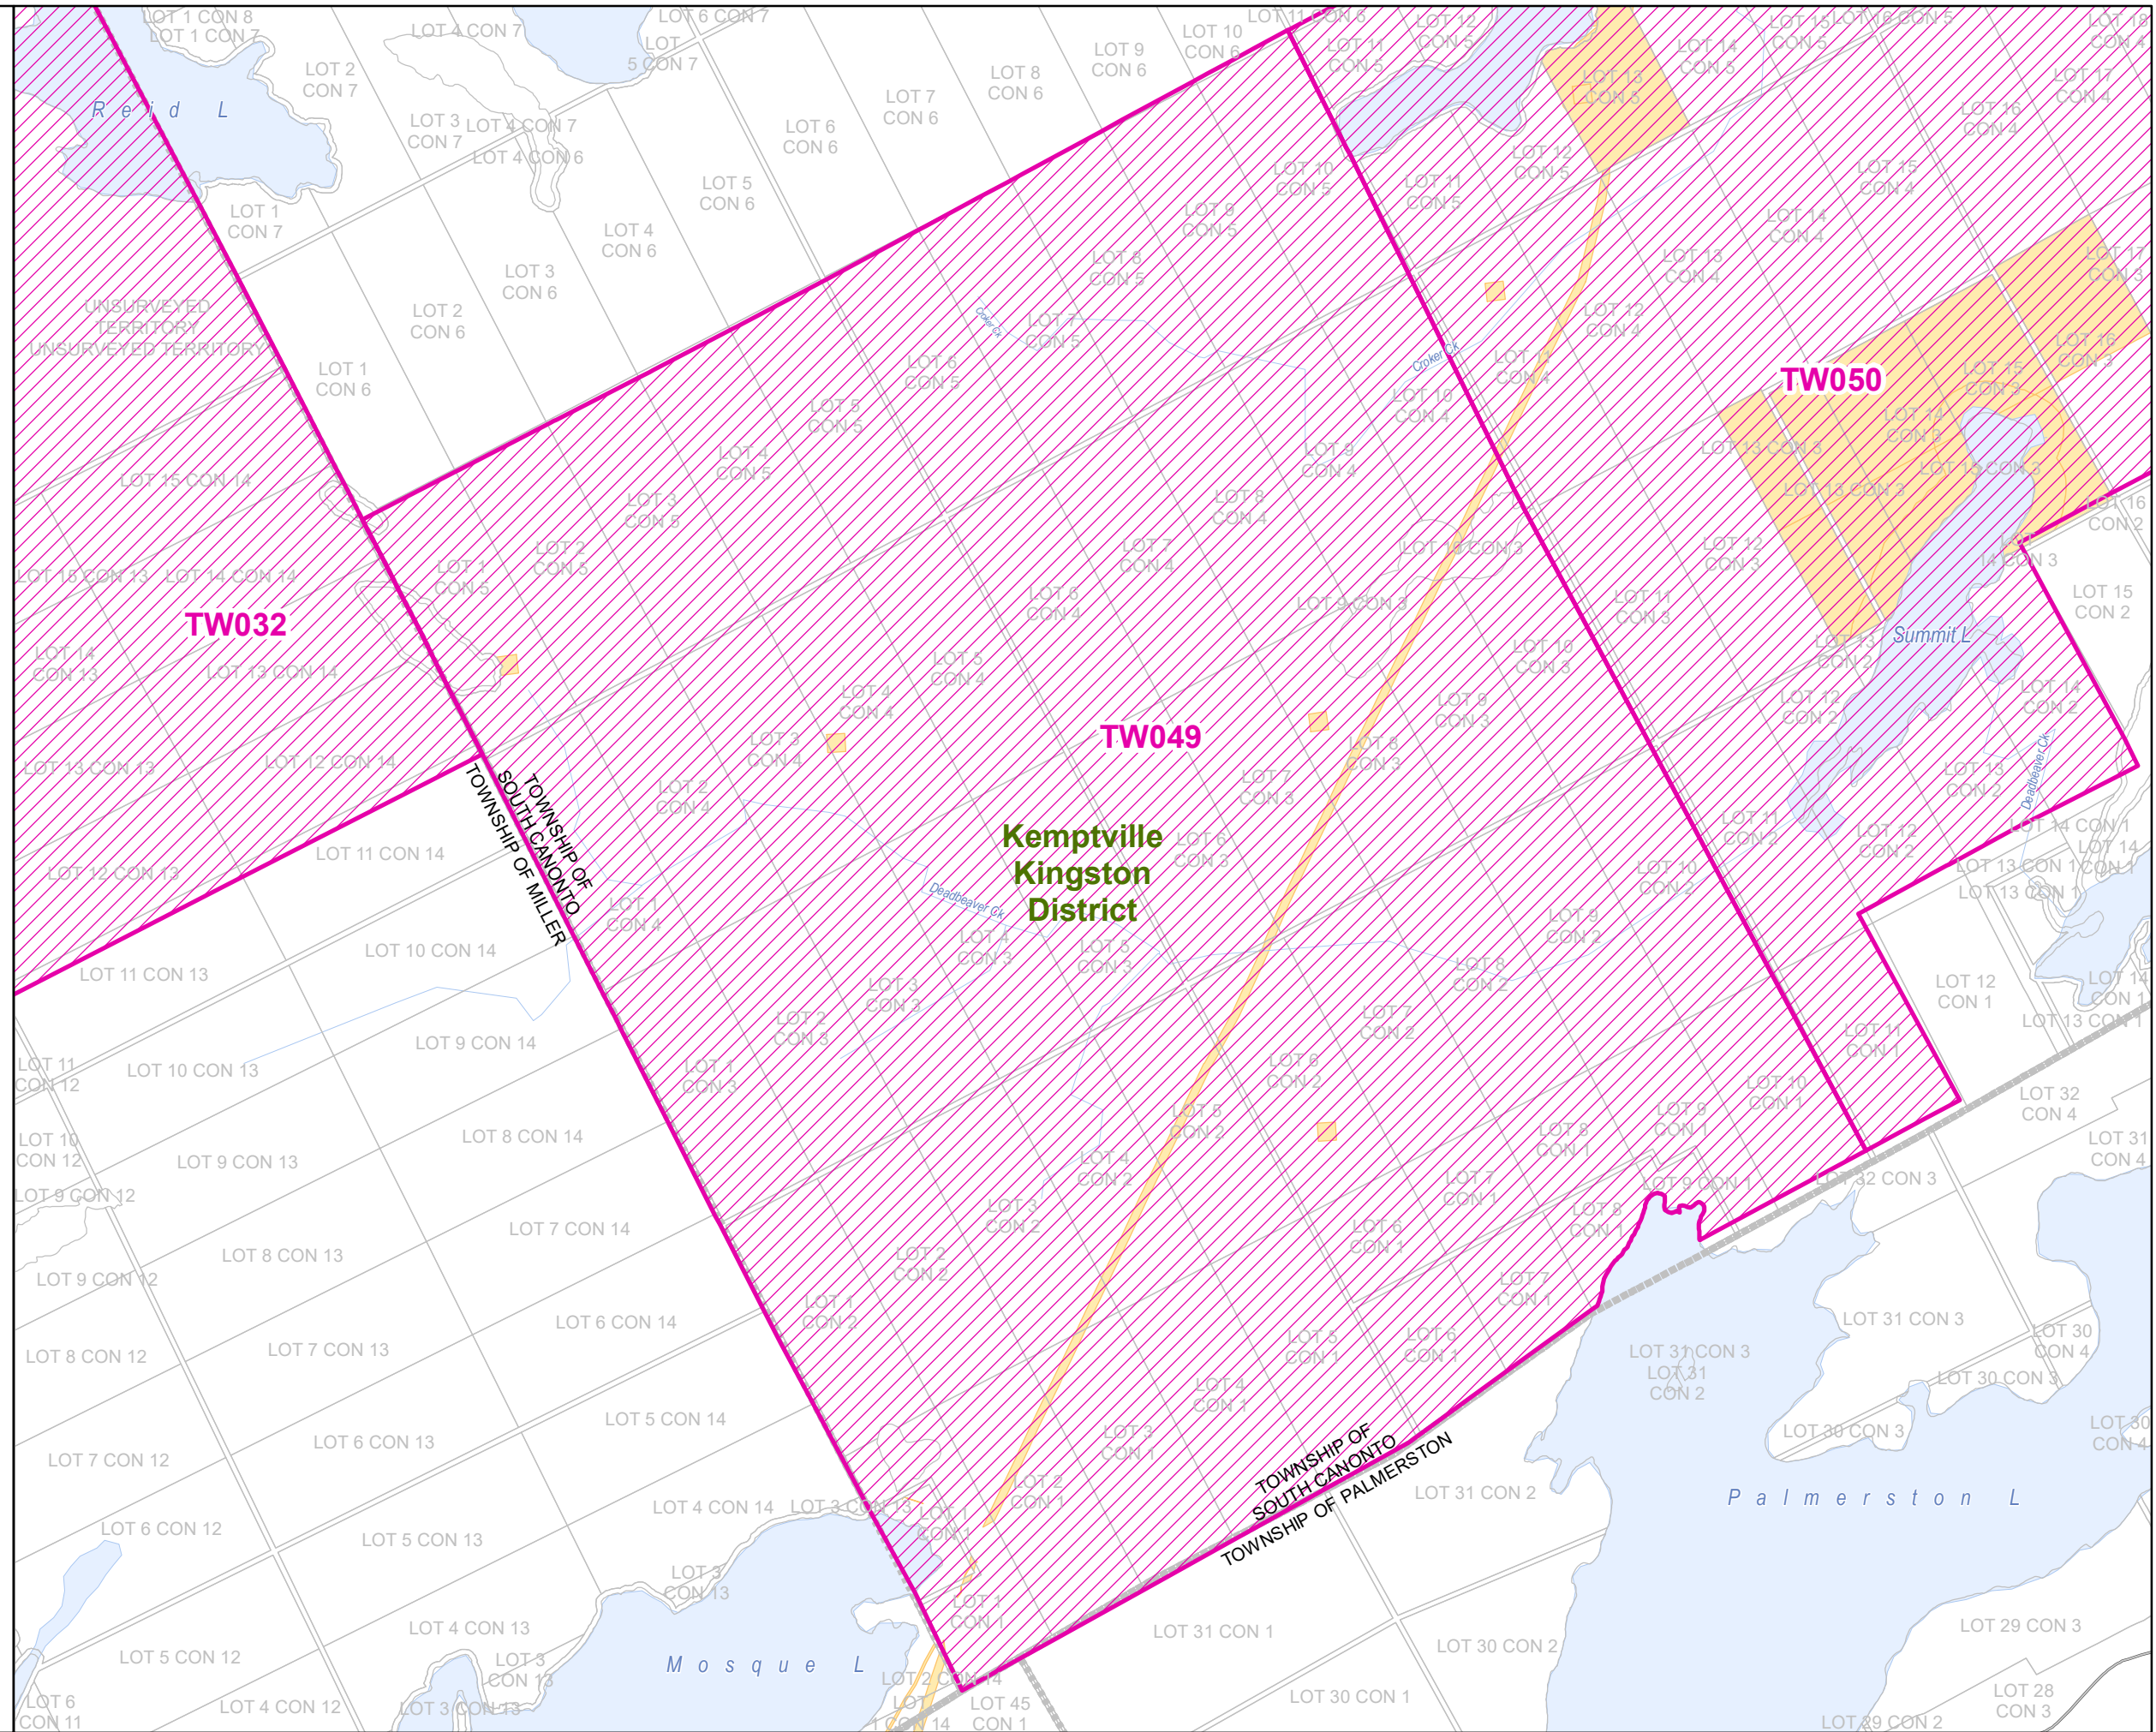

Data Sources:
Ministry of Natural Resources and Forestry, 2024

Projected Coordinate System:
MNR Lambert Conformal Conic

Geographic Coordinate System:
GCS North American 1983

Produced by the Ministry of Natural Resources and Forestry.
© 2024, King's Printer for Ontario
Published 2024-01-25

Vacant Trapline(s) TW049 Kemptville Kingston District

-  Trapline Area TW049
-  MNRF District
-  Geographic Township
-  Crown Land Disposition
-  Lotfabric

Disclaimer:
This map is illustrative only. Do not rely on this map for legal administrative purposes. Do not rely on it as being a precise indicator of routes, locations of features, or as a guide to navigation. This map may contain cartographic errors or omissions.