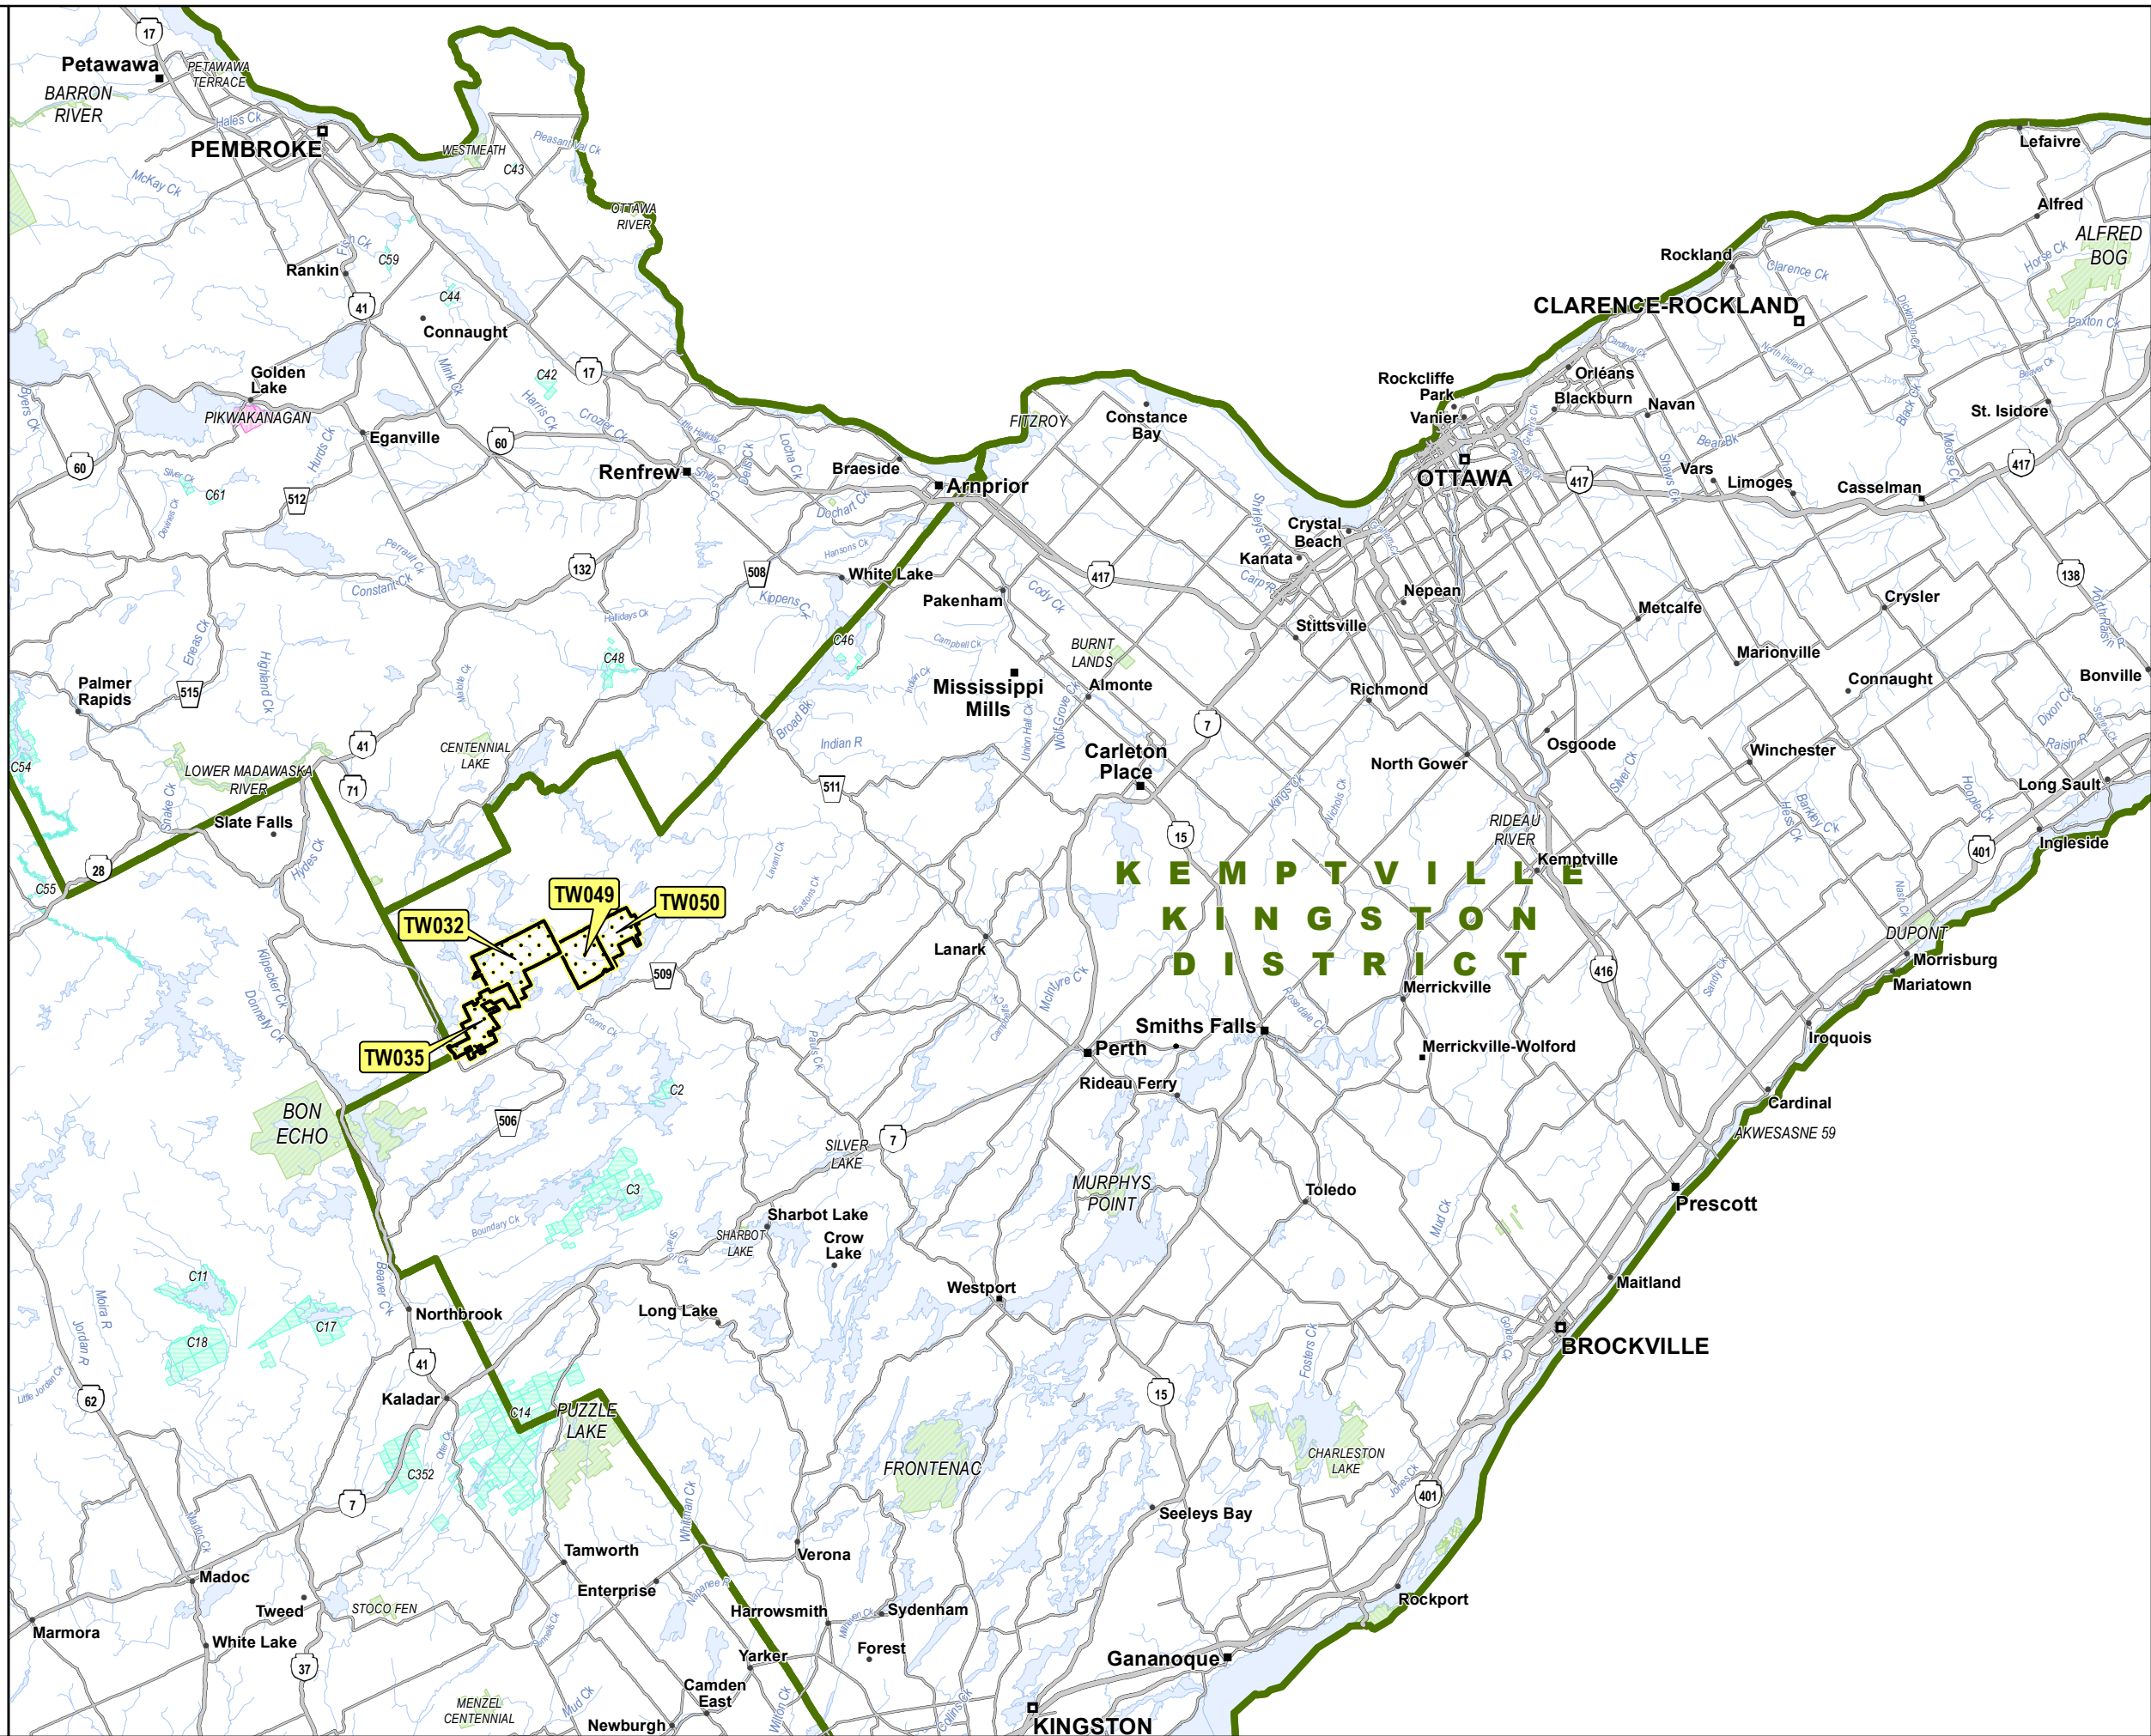

Disclaimer:
This map is illustrative only. Do not rely on this map for legal administrative purposes. Do not rely on it as being a precise indicator of routes, locations of features, or as a guide to navigation. This map may contain cartographic errors or omissions.

Vacant Trapline(s) TW032 Kemptville Kingston District

0 2km

1:35,000

-  Trapline Area TW032
-  MNR District
-  Geographic Township
-  Crown Land Disposition
-  Patent Land
-  Lotfabric

Disclaimer:
This map is illustrative only. Do not rely on this map for legal administrative purposes. Do not rely on it as being a precise indicator of routes, locations of features, or as a guide to navigation. This map may contain cartographic errors or omissions.