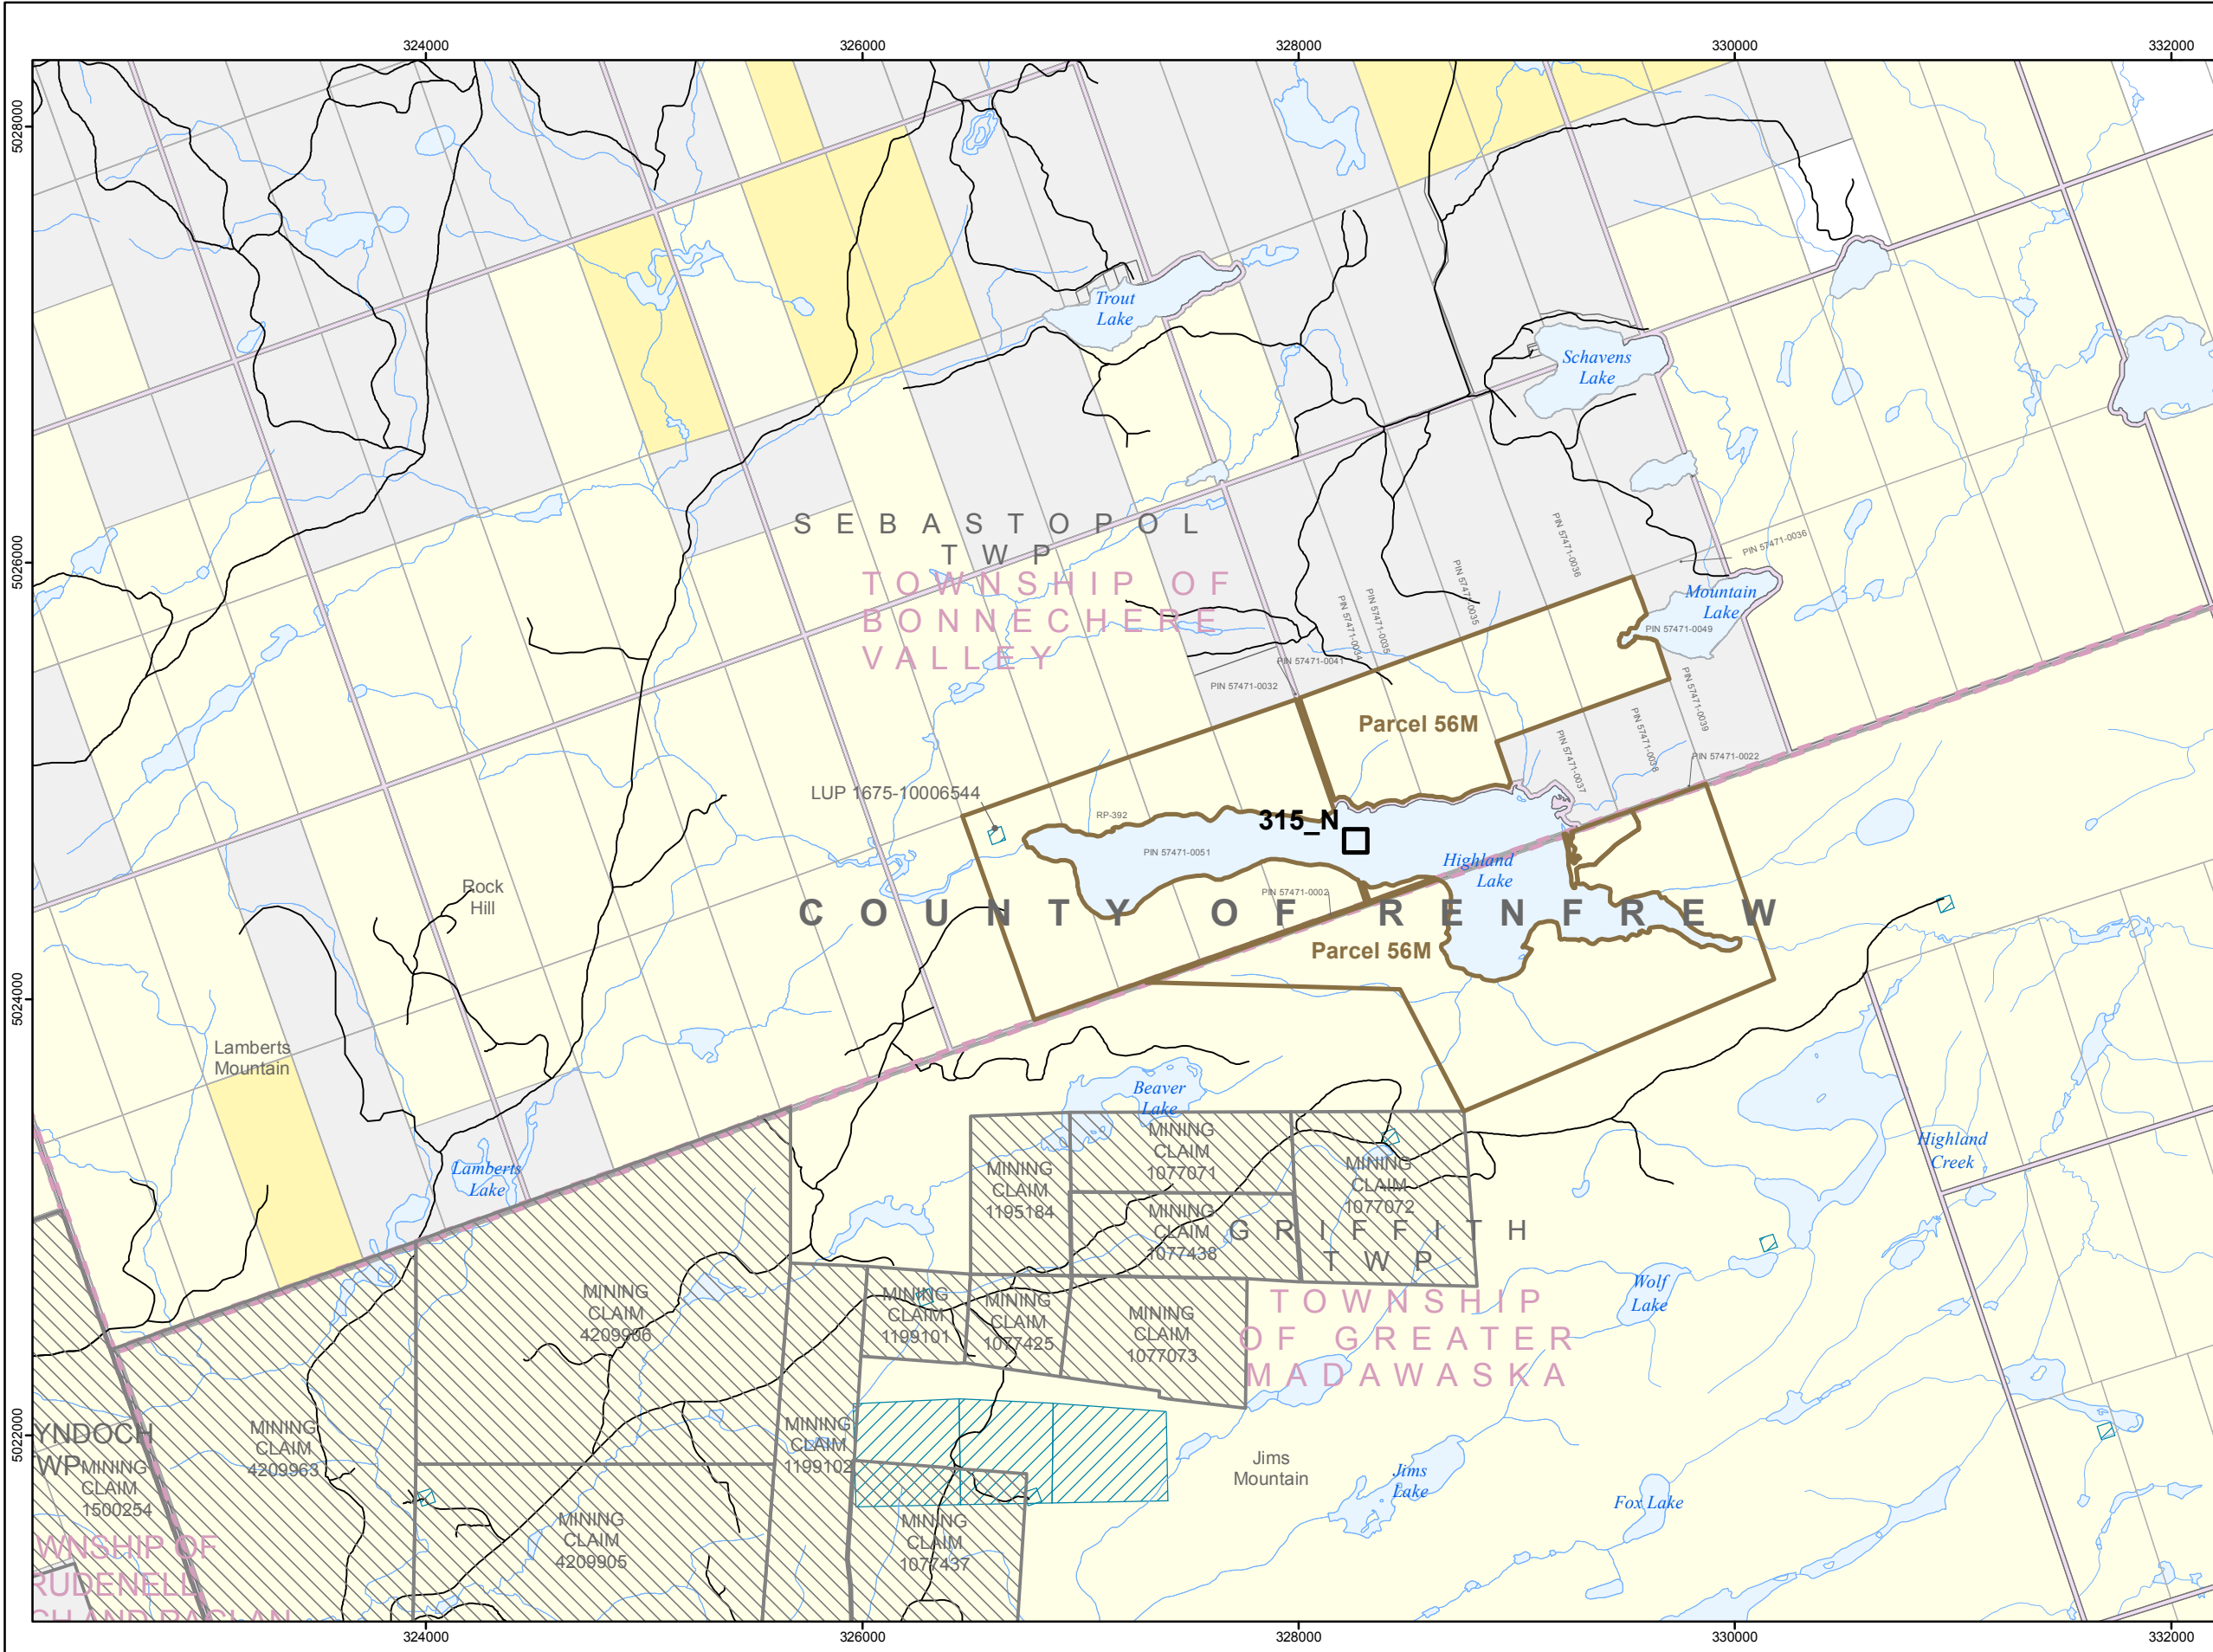

Appendix 5.1.1 - Proposed Settlement Lands

ALGONQUIN LAND CLAIM DESCRIPTIVE PLAN Parcel 315N

General Location of
2 or 5 Acre
(0.8 or 2.0 Hectare) Lots

1:30,000

LEGEND

Small Acreage Parcel	Railway
Other Land Selection	Trail
Disposition	Resource Road
First Nation	Local / Private Road
Crown Land	Municipal Road
Acquired Crown Land	Highway
Municipal Ownership	Transmission Line
Private Ownership	Gas Pipeline
Provincial Park / Conservation Reserve	Lake
Recommended Park	Lake Trout Lake
Mining Claim	Wetland
Geographic Township	River
Lot Fabric	Contour of Elevation
	Flooding Contour

- NOTES:**
- CAUTION: THIS IS NOT A PLAN OF SURVEY**
This map describes the intent of the parcel boundary. The information has been compiled from various sources and the accuracy is not guaranteed. The true location and area on the ground must be determined by survey. Do not rely on this map as a precise indicator of routes, locations of features, nor as a guide for navigation.
 - Survey Instructions from the Surveyor General of Ontario must be obtained prior to establishing any of the boundaries on the ground.
 - Projection: NAD83 (CSRS) UTM Zone 18
 - EXT - Denotes Extended
 - LIM - Denotes Limit
 - LL - Denotes Lot Line
 - LLUP - Denotes Limit of Land Use Permit
 - LPO - Denotes Limit of Private Ownership
 - LPOE - Denotes Limit of Private Ownership and Extended
 - LW - Denotes Limit of Wetland
 - NS - Denotes Not in Site
 - RA - Denotes Road Allowance
 - RWE - Denotes Regulated Water's Edge being the water's edge as affected by the operation of water level control structures, when operated, and otherwise at the water's edge as it occurs naturally.
 - WE - Denotes Water's Edge

DATA SOURCE:
Land Information Ontario Warehouse (February 1, 2011), other information of record with the Ministry of Natural Resources and the Ministry of Northern Development and Mines, Registry Office title documents and Teranet Geowarehouse.