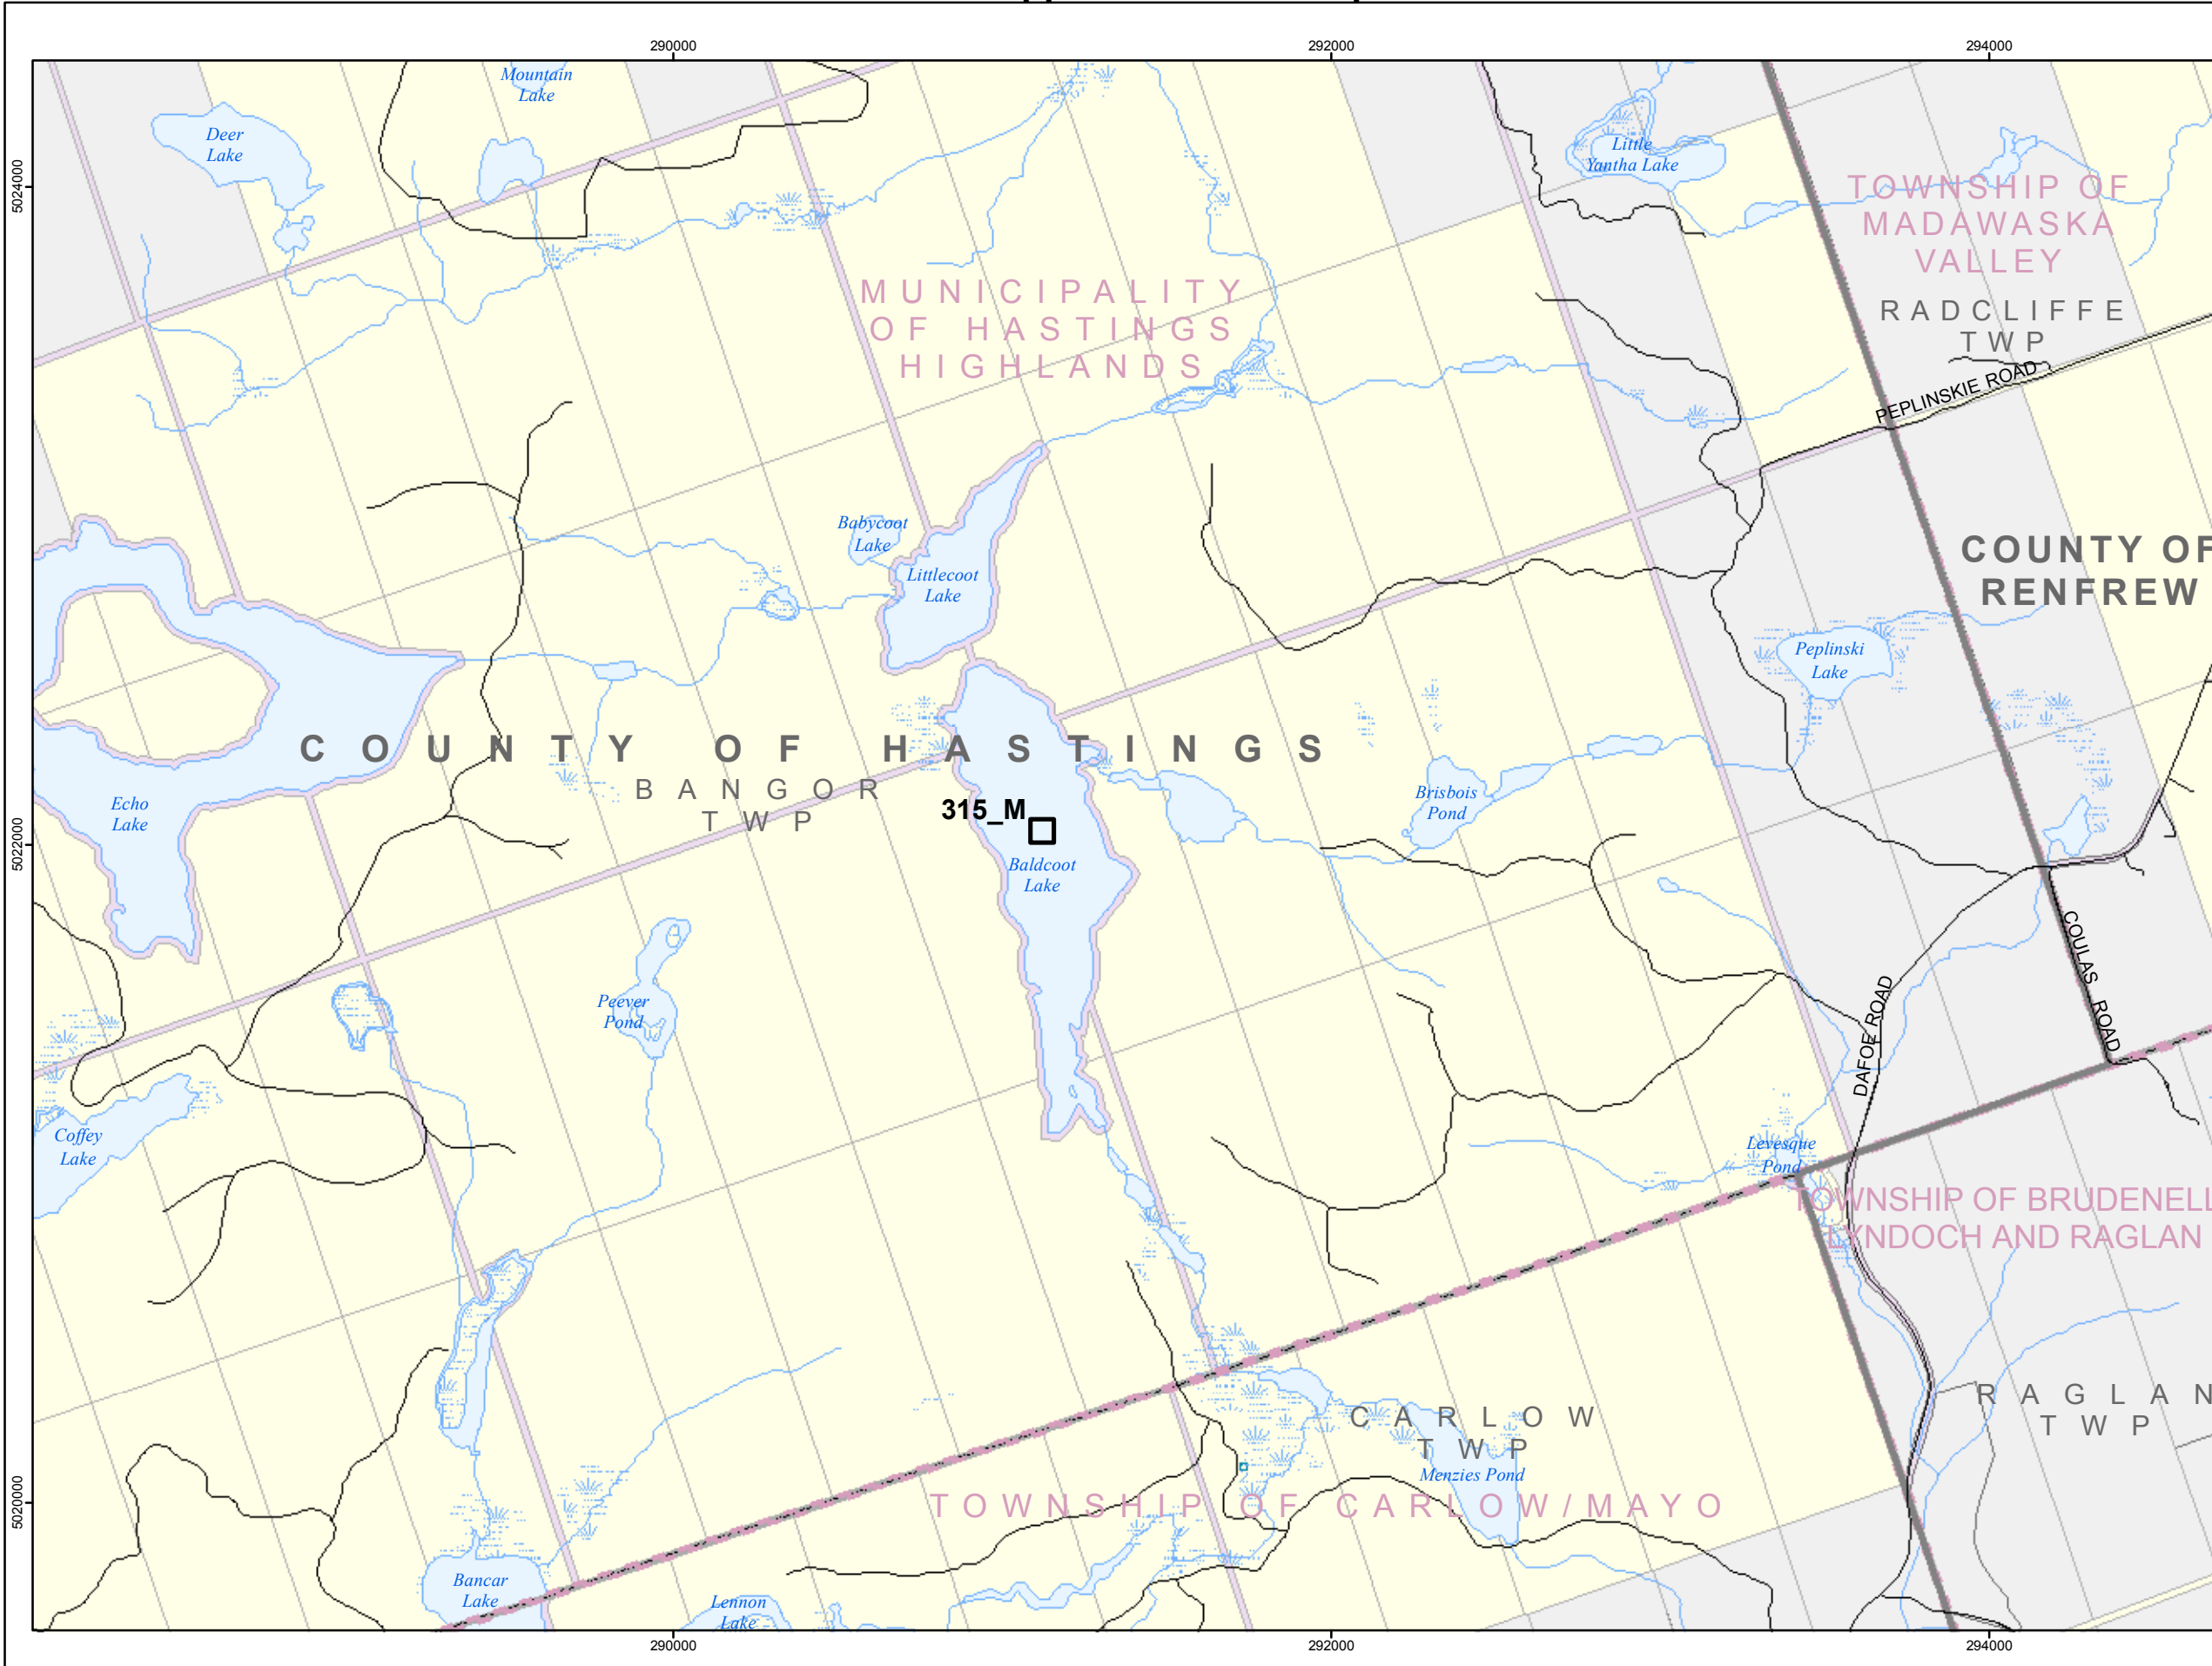

Appendix 5.1.1 - Proposed Settlement Lands

ALGONQUIN LAND CLAIM DESCRIPTIVE PLAN Parcel 315M

General Location of
2 or 5 Acre
(0.8 or 2.0 Hectare) Lots

LEGEND

Small Acreage Parcel	Railway
Other Land Selection	Trail
Disposition	Resource Road
First Nation	Local / Private Road
Crown Land	Municipal Road
Acquired Crown Land	Highway
Municipal Ownership	Transmission Line
Private Ownership	Gas Pipeline
Provincial Park / Conservation Reserve	Lake
Recommended Park	Lake Trout Lake
Mining Claim	Wetland
Geographic Township	River
Lot Fabric	Contour of Elevation
	Flooding Contour

- NOTES:**
- CAUTION: THIS IS NOT A PLAN OF SURVEY**
This map describes the intent of the parcel boundary. The information has been compiled from various sources and the accuracy is not guaranteed. The true location and area on the ground must be determined by survey. Do not rely on this map as a precise indicator of routes, locations of features, nor as a guide for navigation.
 - Survey Instructions from the Surveyor General of Ontario must be obtained prior to establishing any of the boundaries on the ground.
 - Projection: NAD83 (CSRS) UTM Zone 18
 - EXT - Denotes Extended
 - LIM - Denotes Limit
 - LL - Denotes Lot Line
 - LLUP - Denotes Limit of Land Use Permit
 - LPO - Denotes Limit of Private Ownership
 - LPOE - Denotes Limit of Private Ownership and Extended
 - LW - Denotes Limit of Wetland
 - NS - Denotes Not in Site
 - RA - Denotes Road Allowance
 - RWE - Denotes Regulated Water's Edge being the water's edge as affected by the operation of water level control structures, when operated, and otherwise at the water's edge as it occurs naturally.
 - WE - Denotes Water's Edge