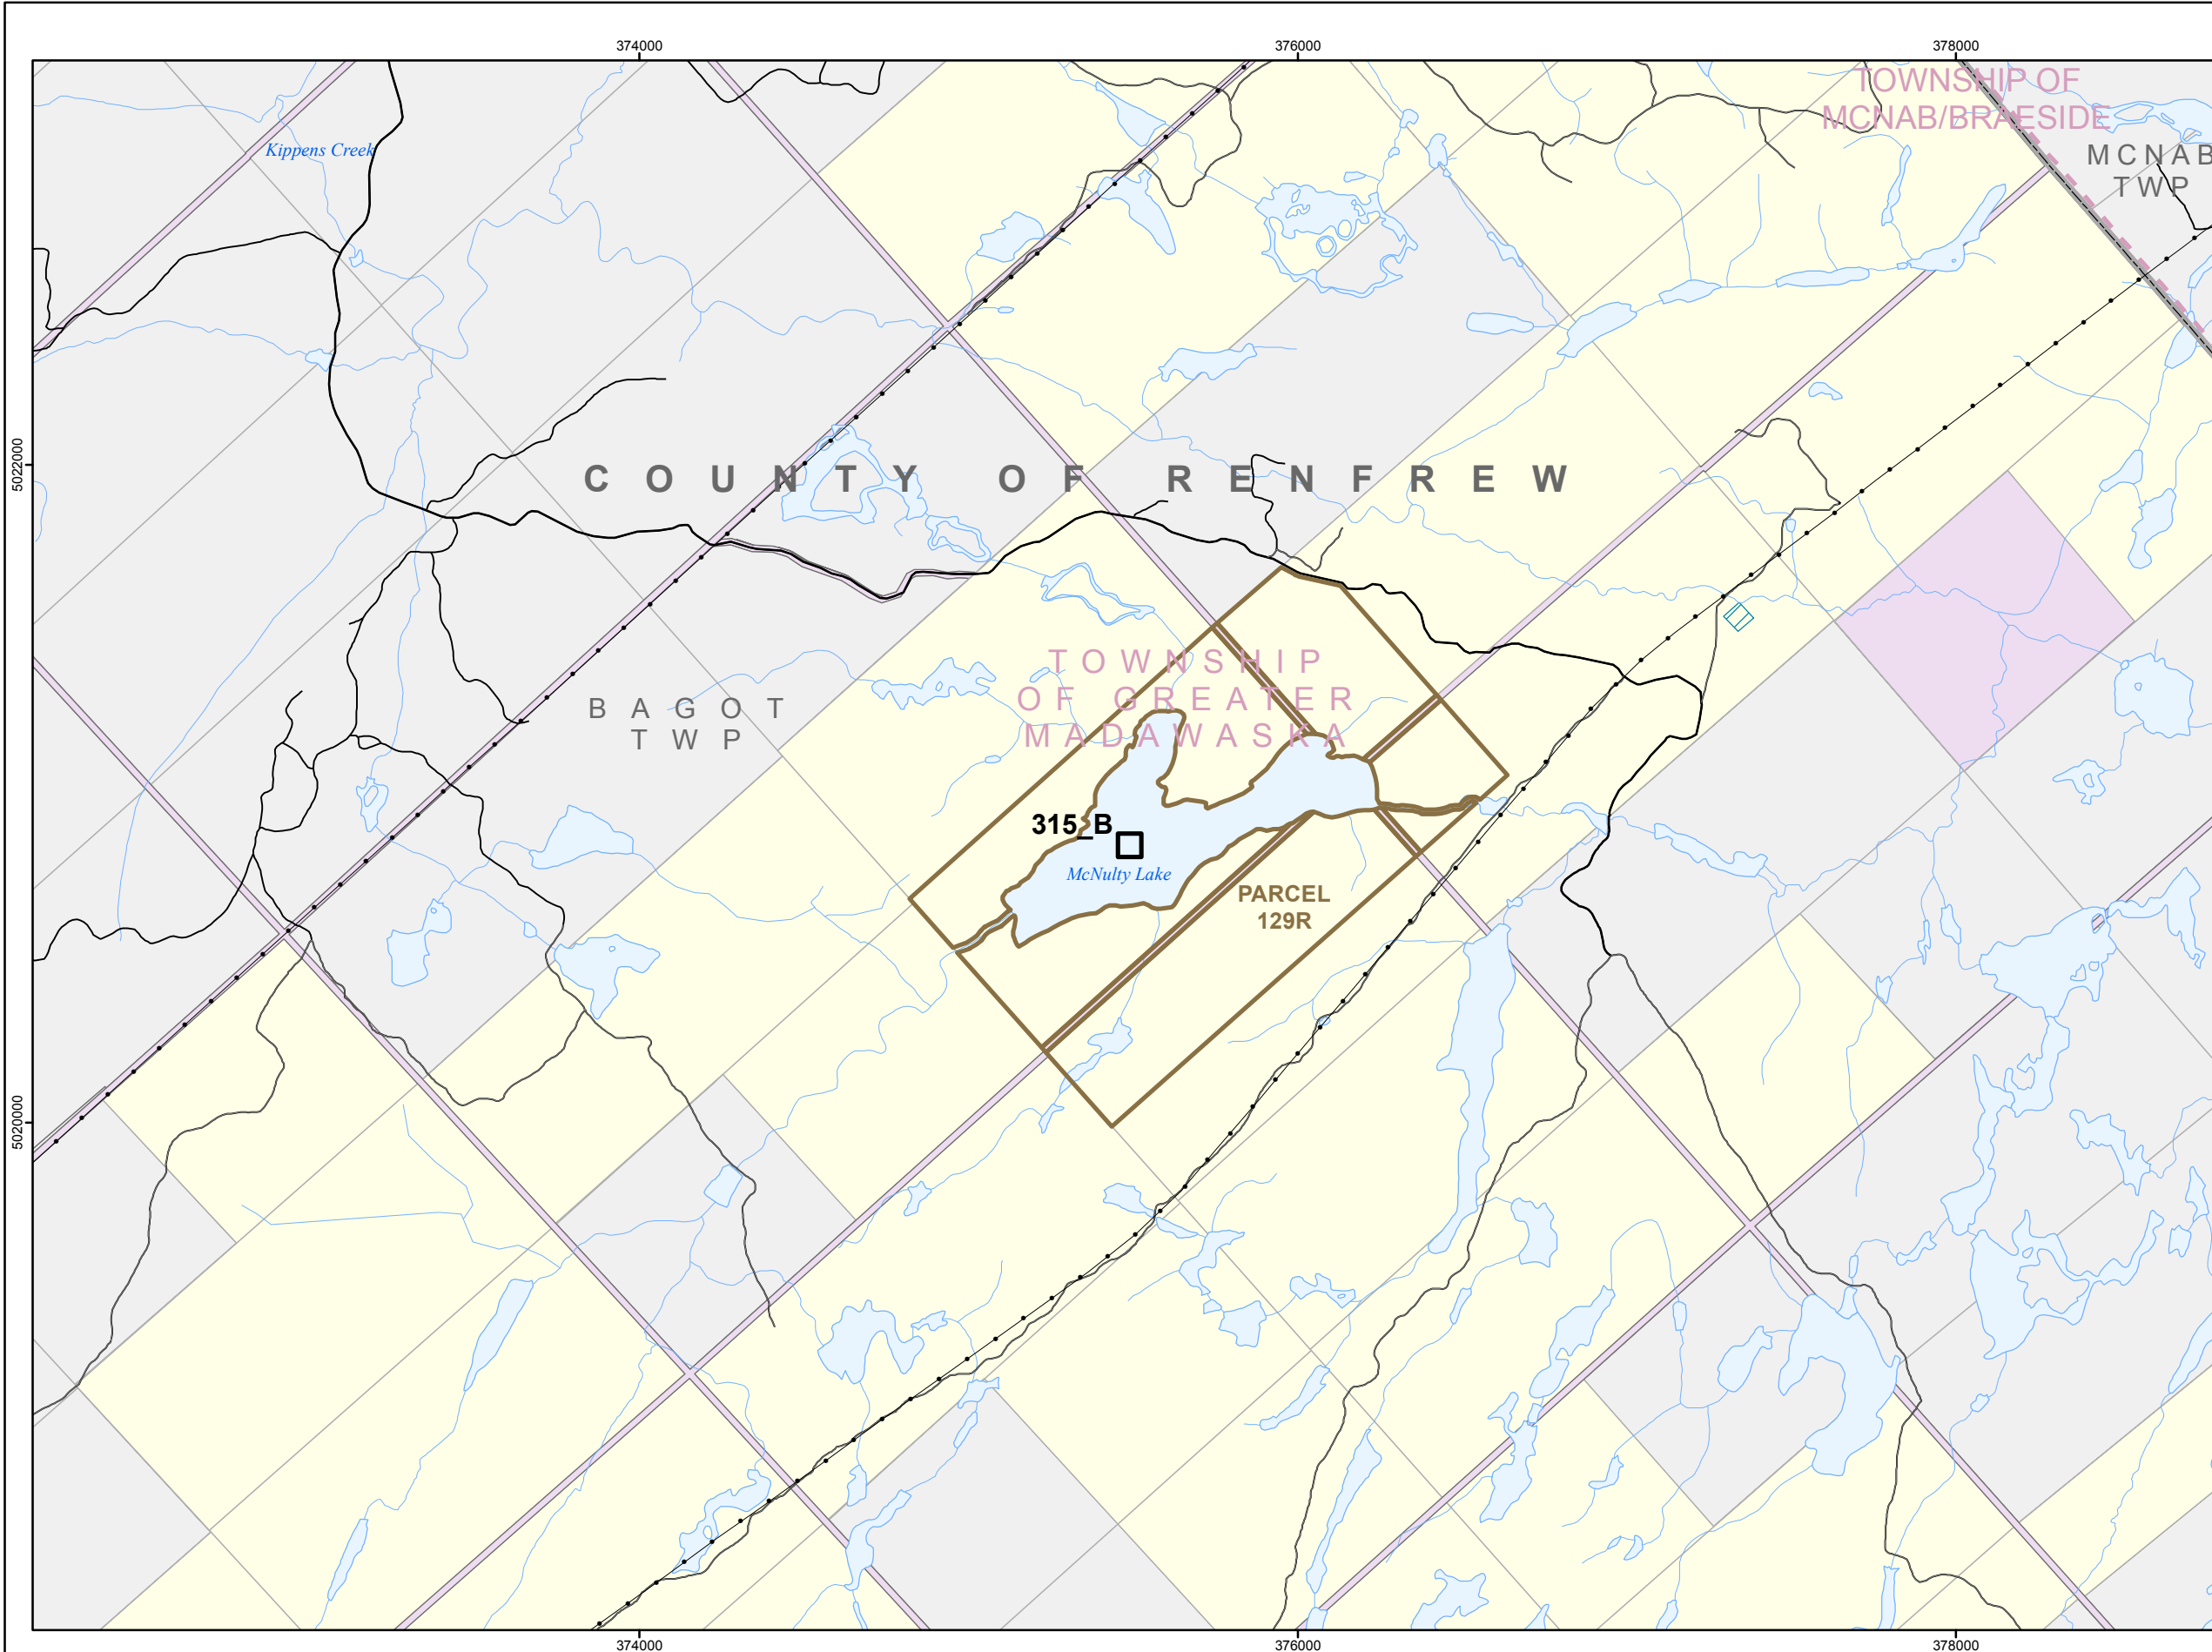

Appendix 5.1.1 - Proposed Settlement Lands

ALGONQUIN LAND CLAIM DESCRIPTIVE PLAN Parcel 315B

General Location of
2 or 5 Acre
(0.8 or 2.0 Hectare) Lots

LEGEND

Small Acreage Parcel	Railway
Other Land Selection	Trail
Disposition	Resource Road
First Nation	Local / Private Road
Crown Land	Municipal Road
Acquired Crown Land	Highway
Municipal Ownership	Transmission Line
Private Ownership	Gas Pipeline
Provincial Park / Conservation Reserve	Lake
Recommended Park	Lake Trout Lake
Mining Claim	Wetland
Geographic Township	River
Lot Fabric	Contour of Elevation
	Flooding Contour

- NOTES:**
- CAUTION: THIS IS NOT A PLAN OF SURVEY**
This map describes the intent of the parcel boundary. The information has been compiled from various sources and the accuracy is not guaranteed. The true location and area on the ground must be determined by survey. Do not rely on this map as a precise indicator of routes, locations of features, nor as a guide for navigation.
 - Survey Instructions from the Surveyor General of Ontario must be obtained prior to establishing any of the boundaries on the ground.
 - Projection: NAD83 (CSRS) UTM Zone 18
 - EXT - Denotes Extended
 - LIM - Denotes Limit
 - LL - Denotes Lot Line
 - LLUP - Denotes Limit of Land Use Permit
 - LPO - Denotes Limit of Private Ownership
 - LPOE - Denotes Limit of Private Ownership and Extended
 - LW - Denotes Limit of Wetland
 - NS - Denotes Not in Site
 - RA - Denotes Road Allowance
 - RWE - Denotes Regulated Water's Edge being the water's edge as affected by the operation of water level control structures, when operated, and otherwise at the water's edge as it occurs naturally.
 - WE - Denotes Water's Edge

DATA SOURCE:
Land Information Ontario Warehouse (February 1, 2011), other information of record with the Ministry of Natural Resources and the Ministry of Northern Development and Mines, Registry Office title documents and Teranet Geowarehouse.